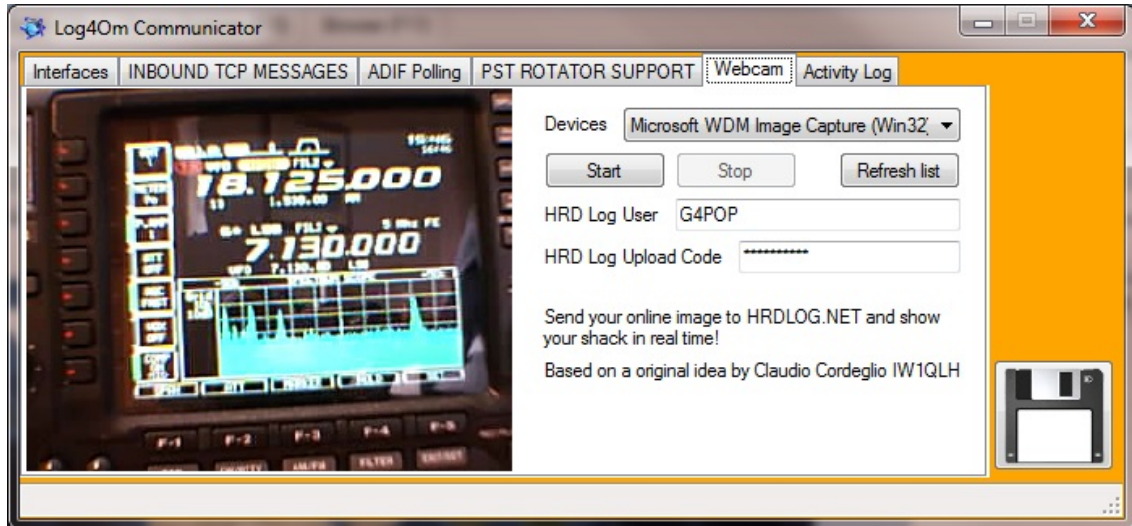

## Webcam

To send your online image to HRDLog.net select a webcam and click 'Start' the user name and upload code are automatically completed from the Options/External Logs menu.

- Restart the Communicator
- Minimize the Communicator window – **Do not close it!**