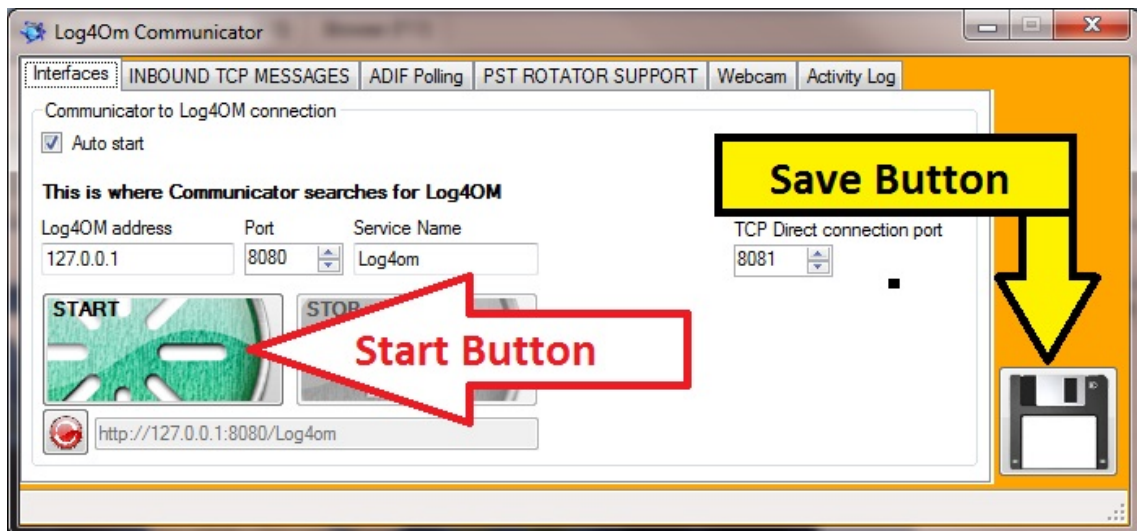

## Webcam

To send your online image to HRDLog.net select a webcam and click 'Start' the user name and upload code are automatically completed from the Options/External Logs menu.

- Restart the Communicator
- Minimize the Communicator window – **Do not close it!**